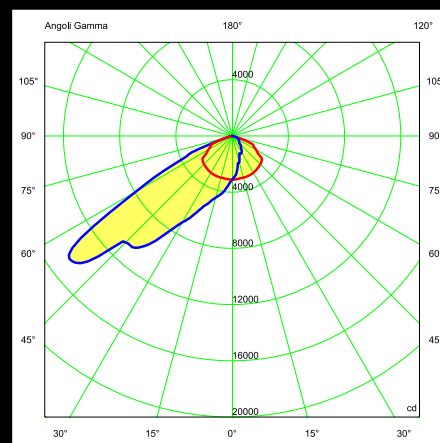

EMISSIONE LUMINOSA CON OTTICA ASIMMETRICA

(disponibili altre ottiche su richiesta)

PROGTECH srl

via Milano, 60
24040 Bonate Sopra (Bg) - Italia

T. +39 035 04 46 251
F. +39 035 49 43 291

@ info@progtech.it
www.progtech.it